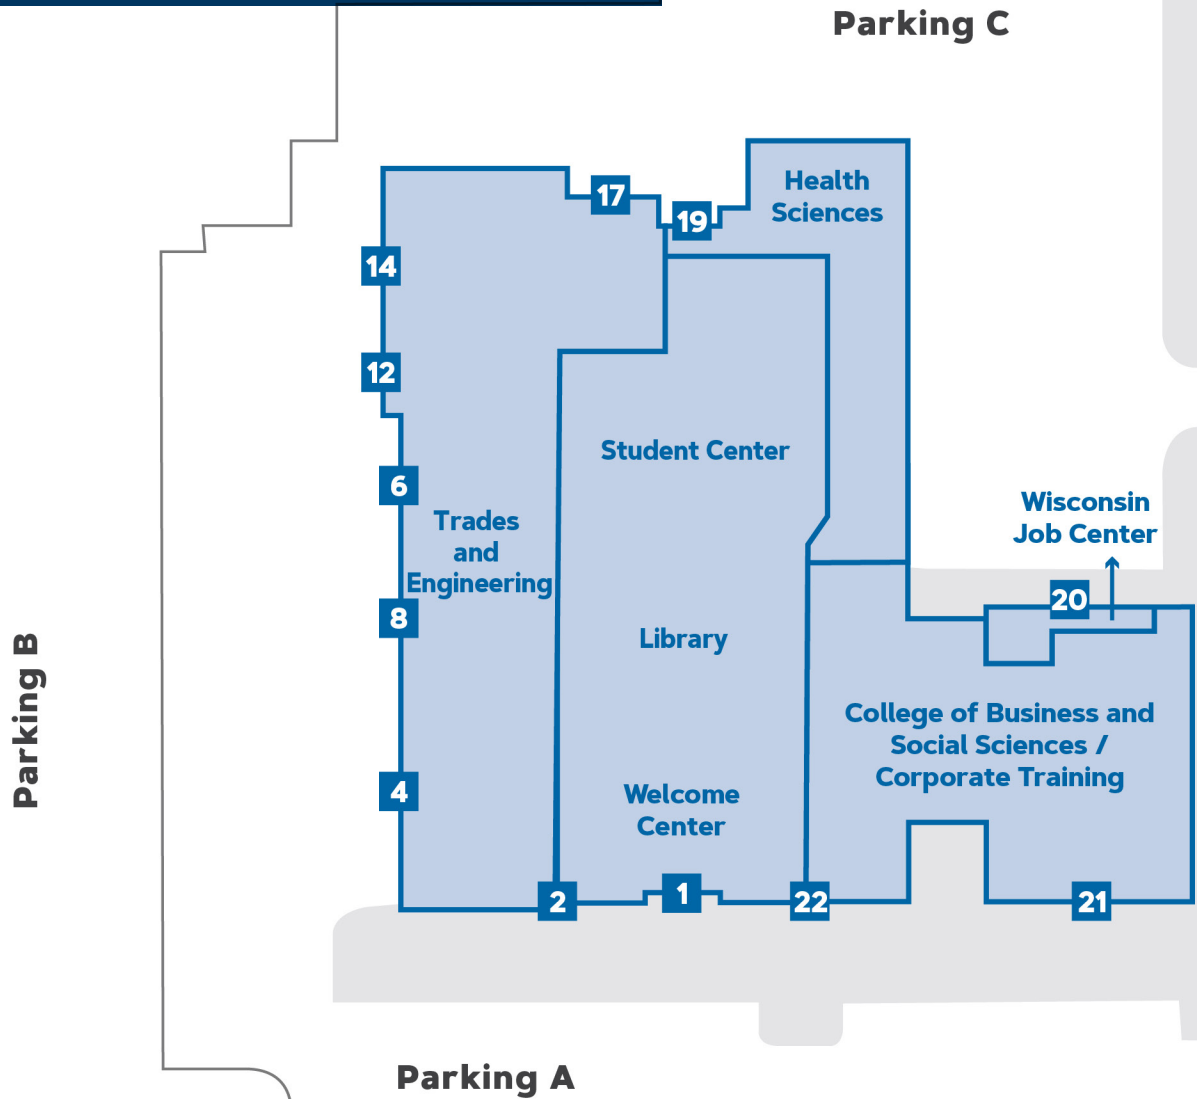

# NORTHEAST

WI Technical College

MARINETTE CAMPUS

1601 University Drive • Marinette, WI 54143  
715-735-9361 • Toll-Free: 1-888-385-6982 ext. 3875

## Map Key

- Door 1 - Welcome Center
- Door 20 - Wisconsin Job Center

# - Building Entrance Number