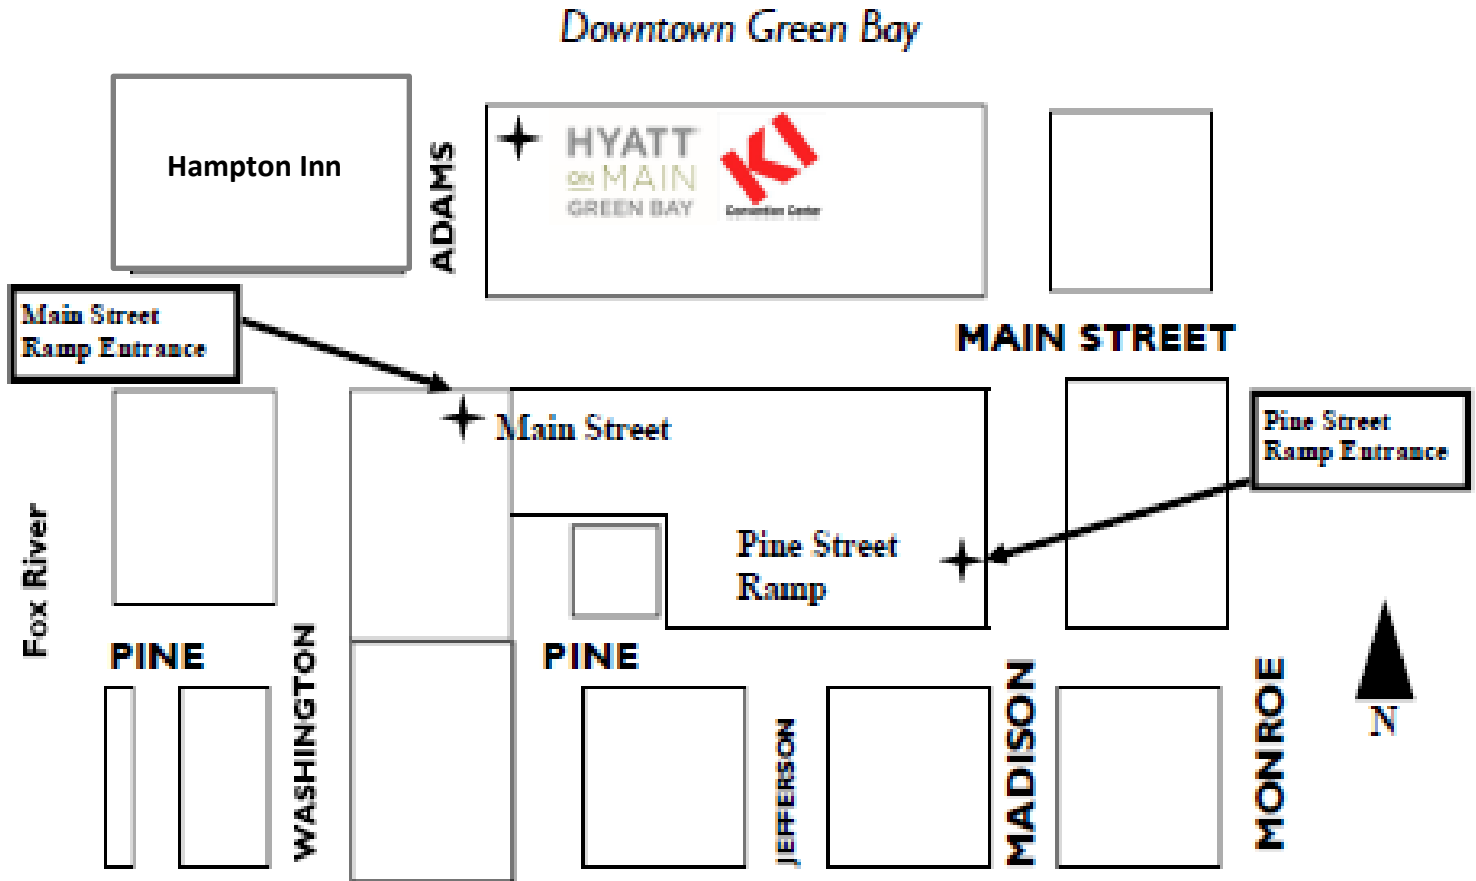

KI Convention Center—Parking Map

Parking Instructions

***Primary parking will be in the Main Street Parking Ramp,
with overflow parking in the Pine Street Ramp**