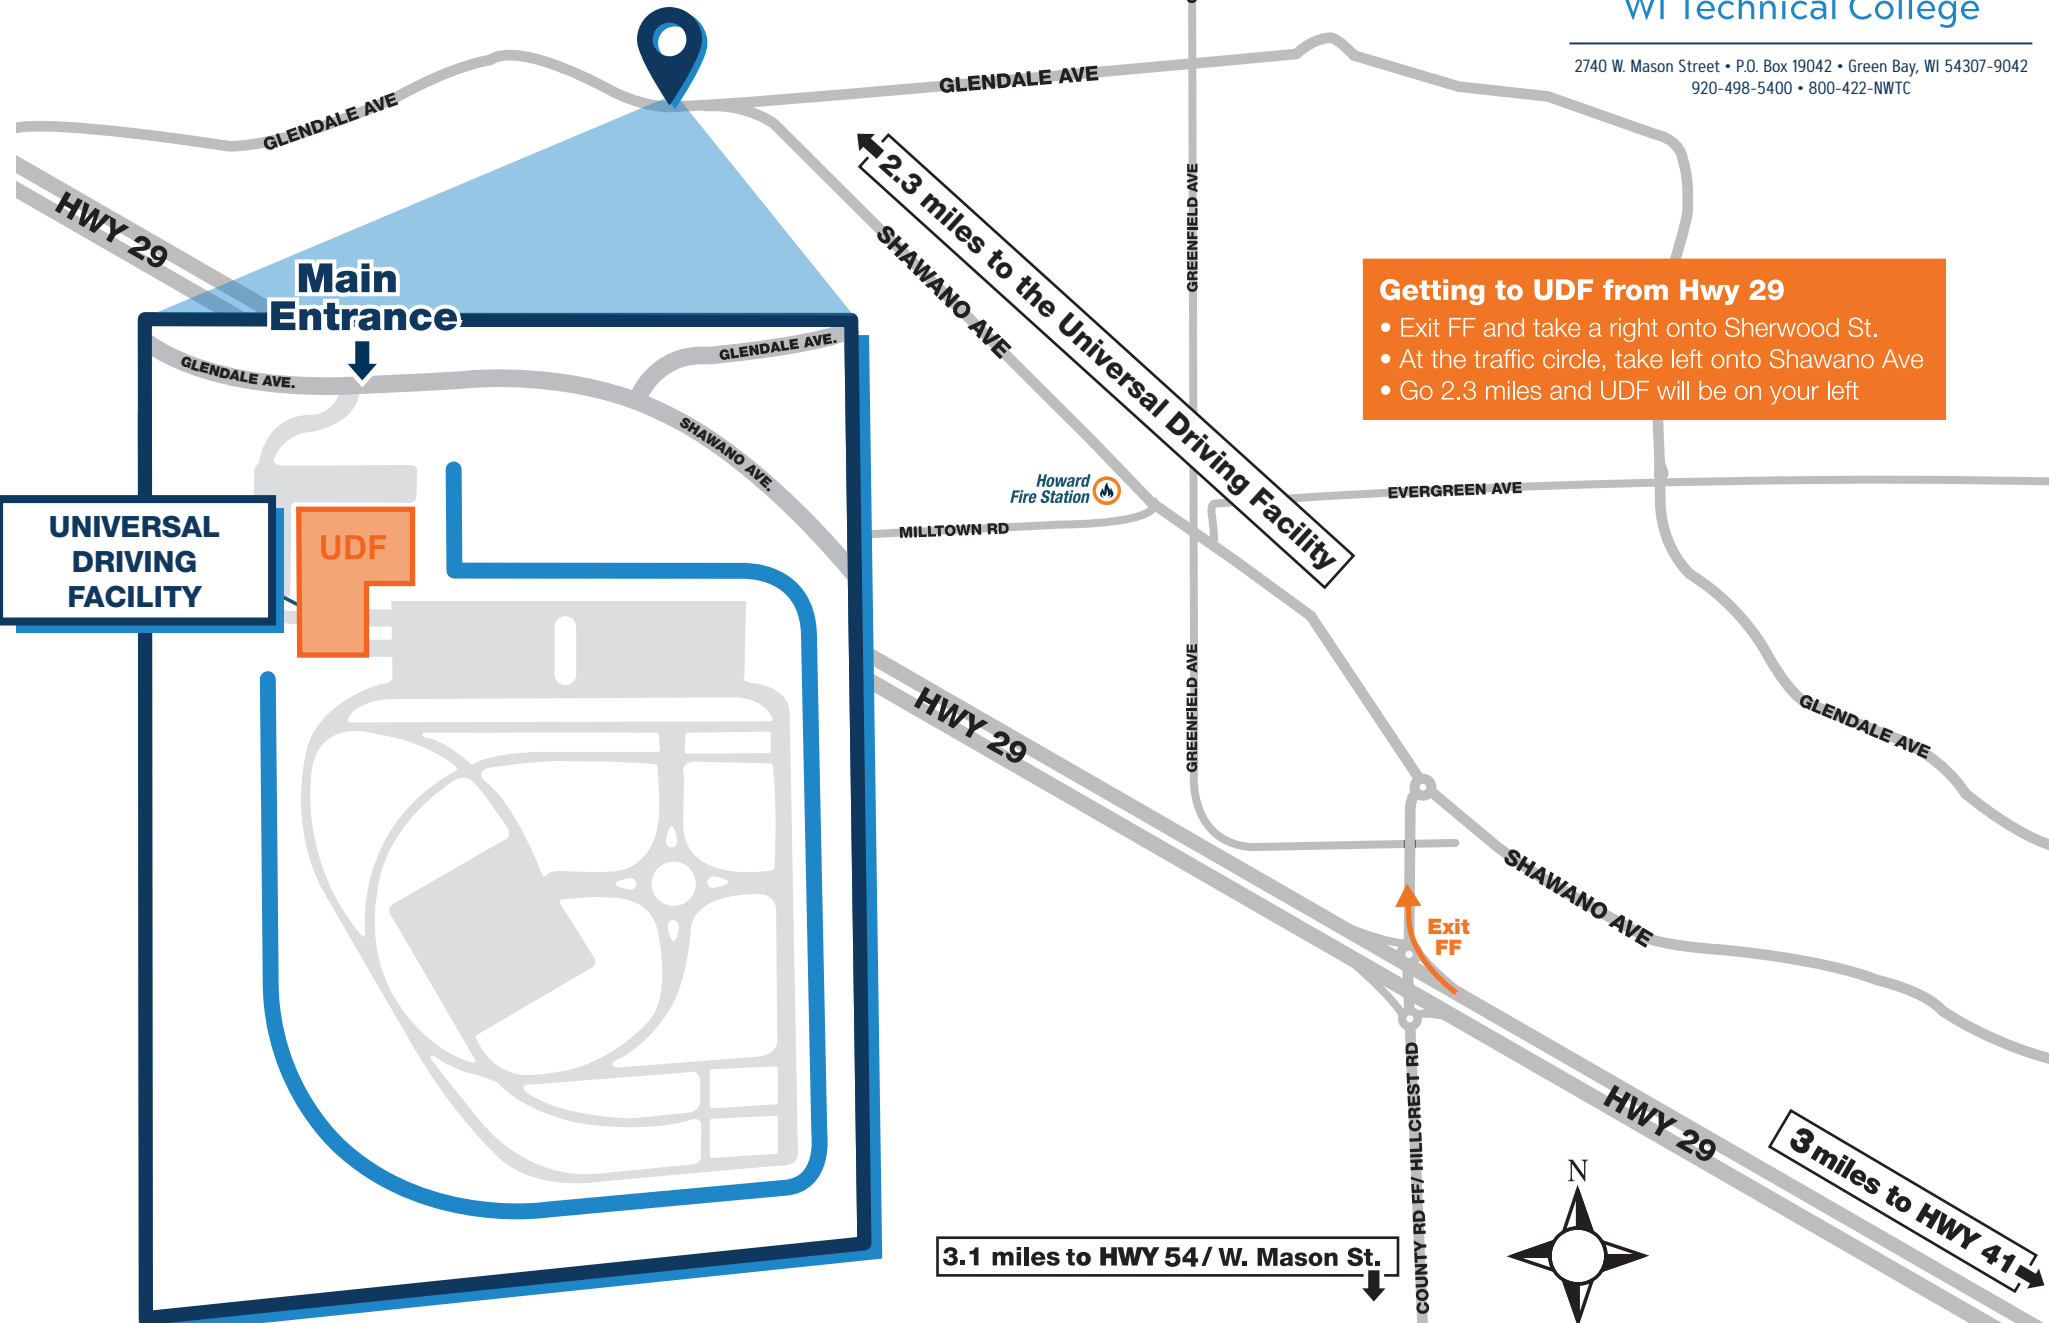

NORTHEAST WI Technical College

2740 W. Mason Street • P.O. Box 19042 • Green Bay, WI 54307-9042
920-498-5400 • 800-422-NWTC

UNIVERSAL DRIVING FACILITY

4975 Glendale Ave,
Howard, WI 54313

Getting to UDF from Hwy 29

- Exit FF and take a right onto Sherwood St.
- At the traffic circle, take left onto Shawano Ave
- Go 2.3 miles and UDF will be on your left

UNIVERSAL
DRIVING
FACILITY

UDF

Main
Entrance

3.1 miles to HWY 54 / W. Mason St.

3 miles to HWY 41